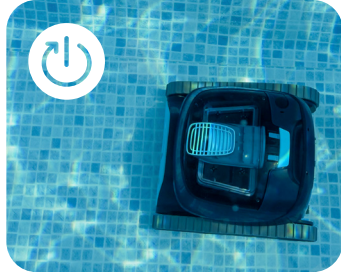

The LIBERTY 400 also includes the MyDolphin™ Plus app for easy control and cleaning programs setup.

Using powerful, intensive scrubbing action and a superior filtration system, you can get the same reliability and service you get with other Dolphin products - now cordless!

The Dolphin LIBERTY Difference

Inductive Charging

Magnetic Connect for super easy snap-in-place and walk-away charging

Eco Mode

Keeps your pool clean with 3X30 minute cycles a week *floor only

Click-Up™

Using the Clicker sensor, the Dolphin will climb up to you, for easy removal from the pool

MyDolphin™ Plus app

Setting customized cleaning programs is now easier using your mobile device

LIBERTY 400 Specifications

Ideal Pool Size	Ideal for pools up to 10x5 metres
Cleaning Coverage	Floor, walls and waterline
Brushing	Powerful active scrubbing, for unmatched cleaning
Cleaning Cycle Time	1.5 hours
Filtration	Interchangeable filter options to tackle every level of dirt, dust and debris
Battery	Lithium-ion 5,000mAh
Robot Weight	8.1 kg
Warranty	3 years
Advanced Features	<p>Eco Mode: Keeps your pool clean with 3X30-minute cycles a week (floor only)</p> <p>MyDolphin™ Plus app: Set customized cleaning programs</p> <p>Cycle Selector: Choose between floor only or floor, walls and waterline cleaning</p> <p>End of cycle pick-up: After cleaning, the Dolphin will climb up for a few seconds for easy removal</p> <p>Click-Up™: Shake the Clicker and the Dolphin will climb its nearest wall for easy removal</p>